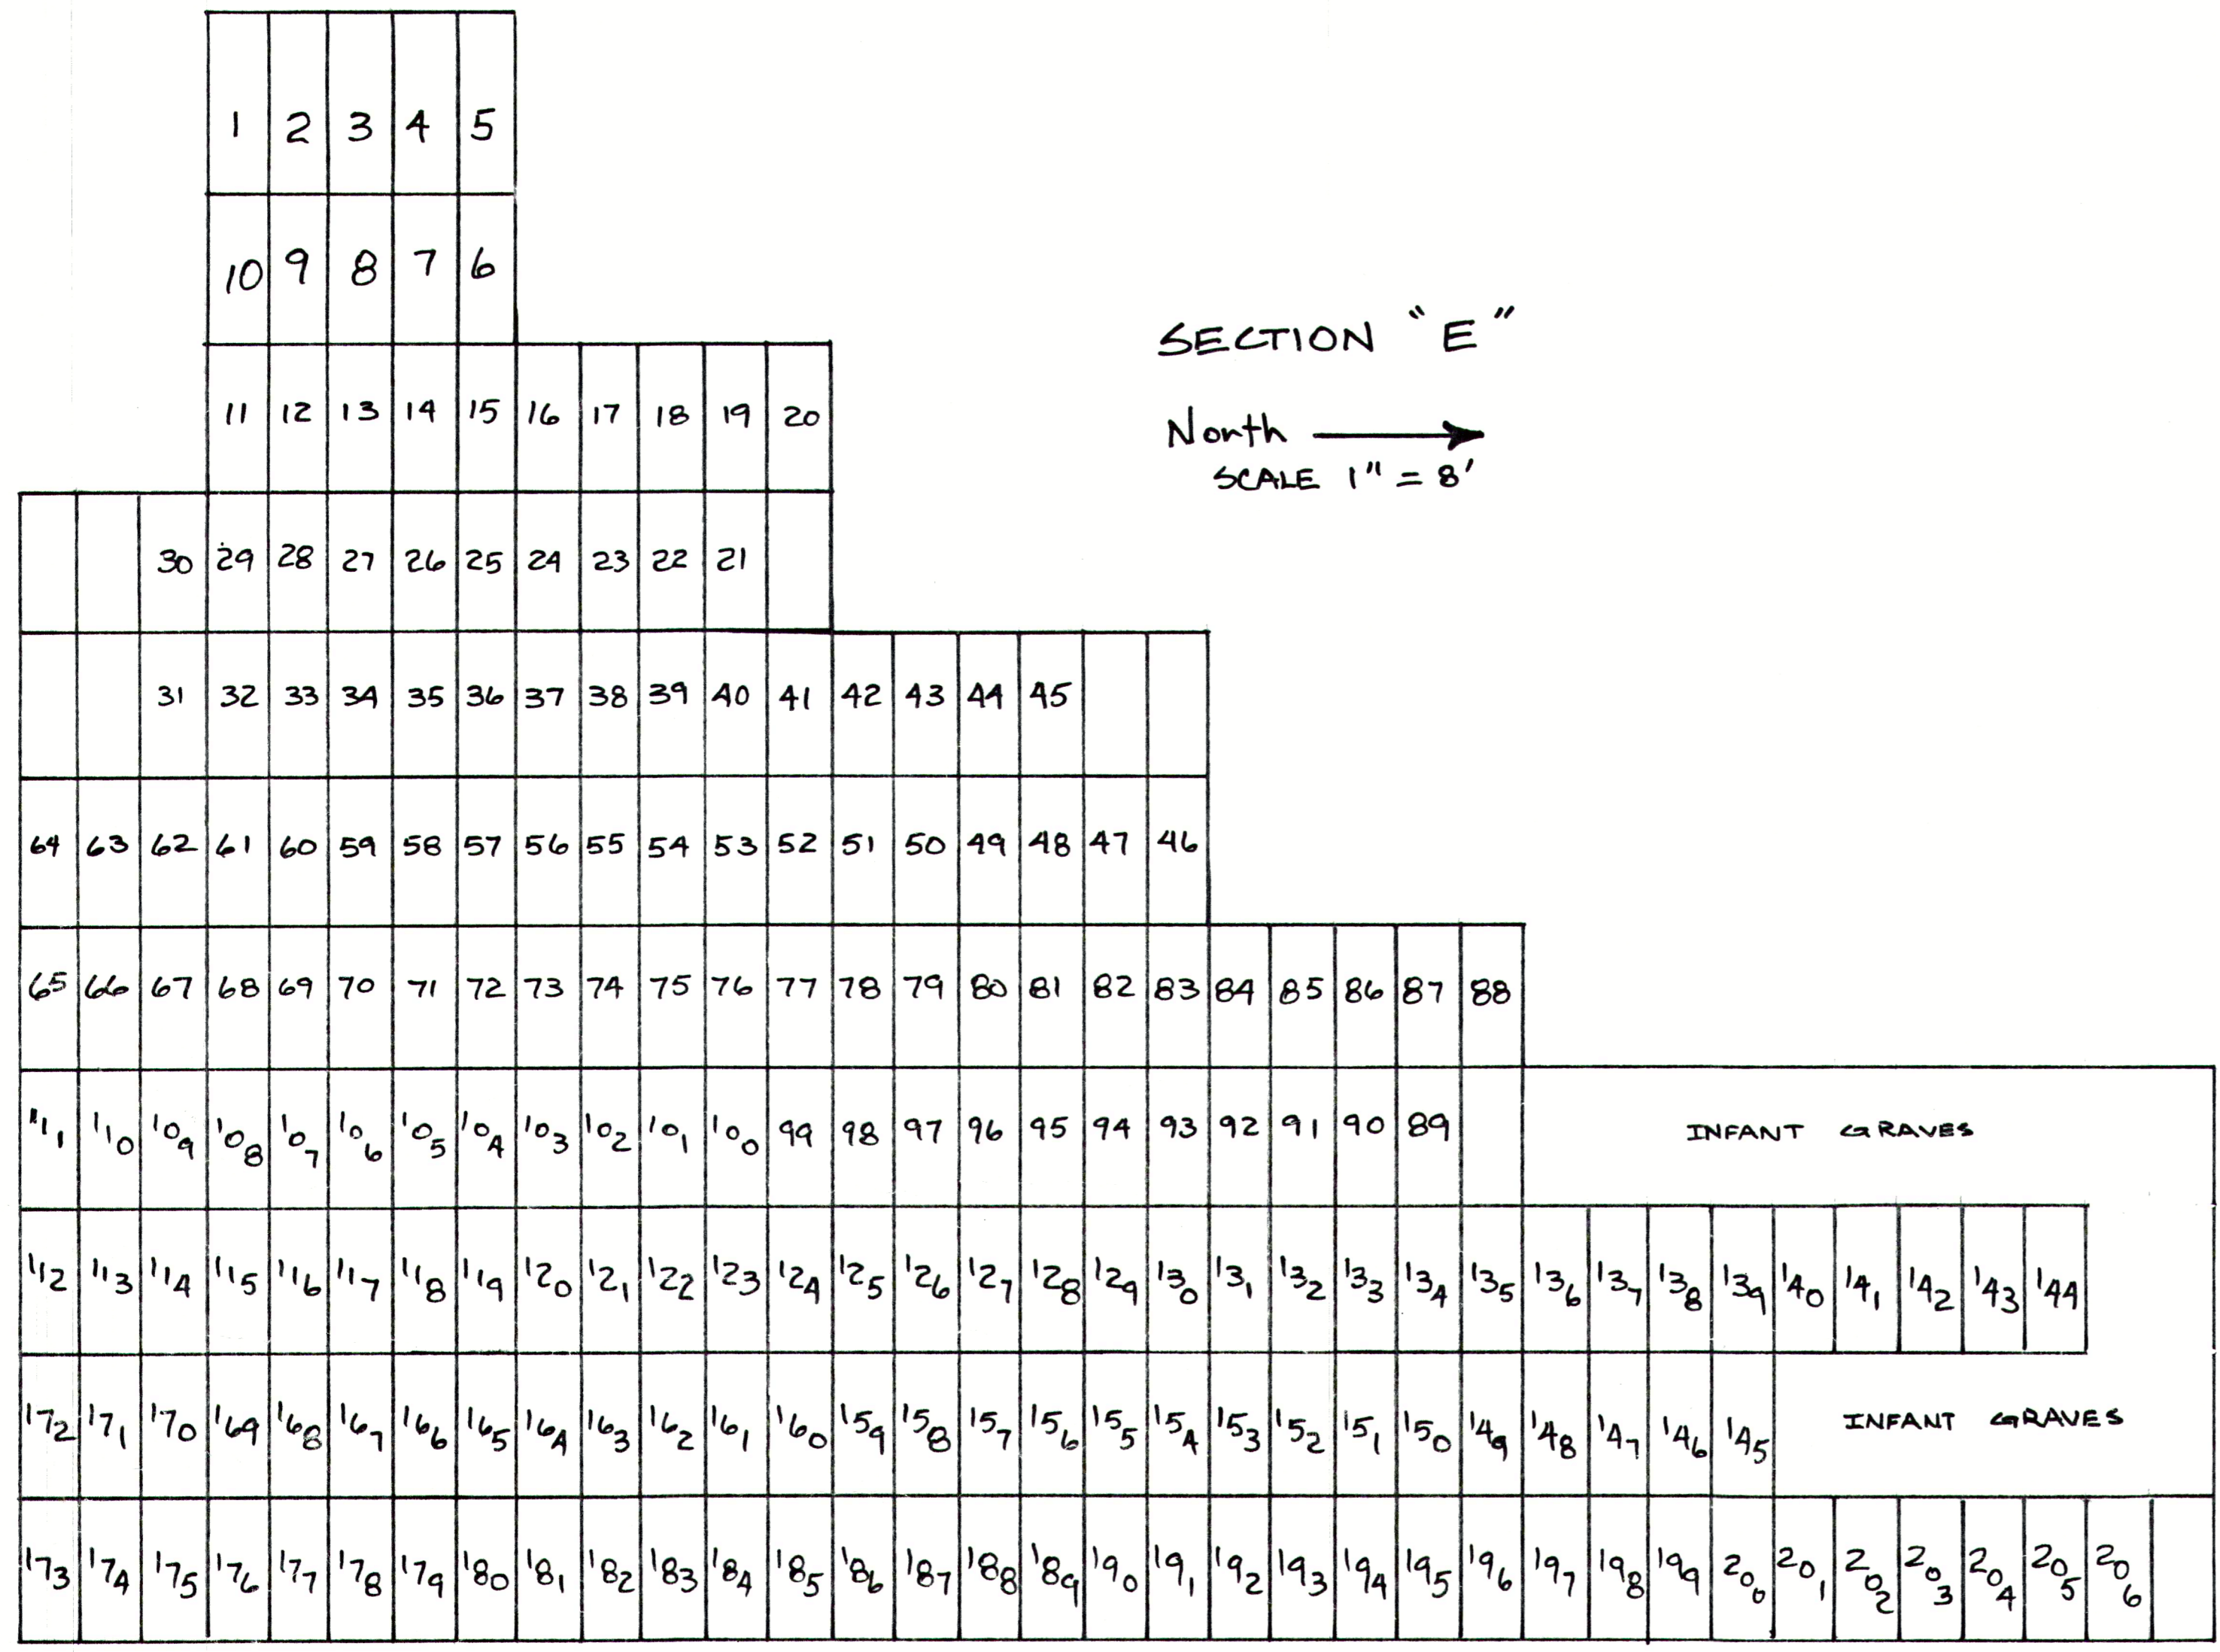

REVISIONS	BY

FAIRVIEW CEMETERY
SECTION E